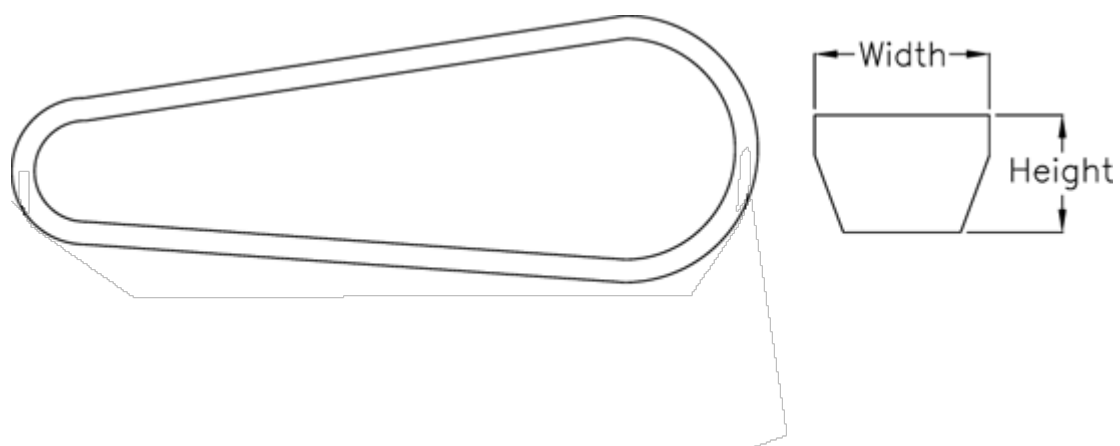

Data Sheet

Article number: 601962762800
Description: Gates V-belt SPC 2800 Ld 2800
DELTA NARROW

Measures

Datum length	= 2800
Height	= 18
Width	= 22